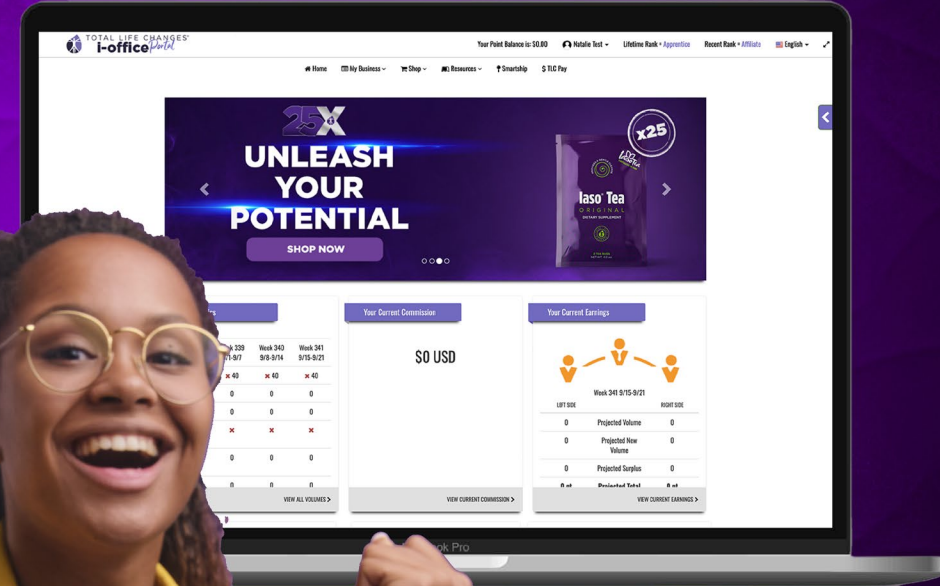

\$25
One-Week

\$55
One-Month
Save as a Preferred Customer!

\$45
Two-Week

Put **THE TEA** to **THE TEST**

Become a **LIFE CHANGER**

LESS THAN \$150 TO GET STARTED!

50%

RETAIL COMMISSIONS!